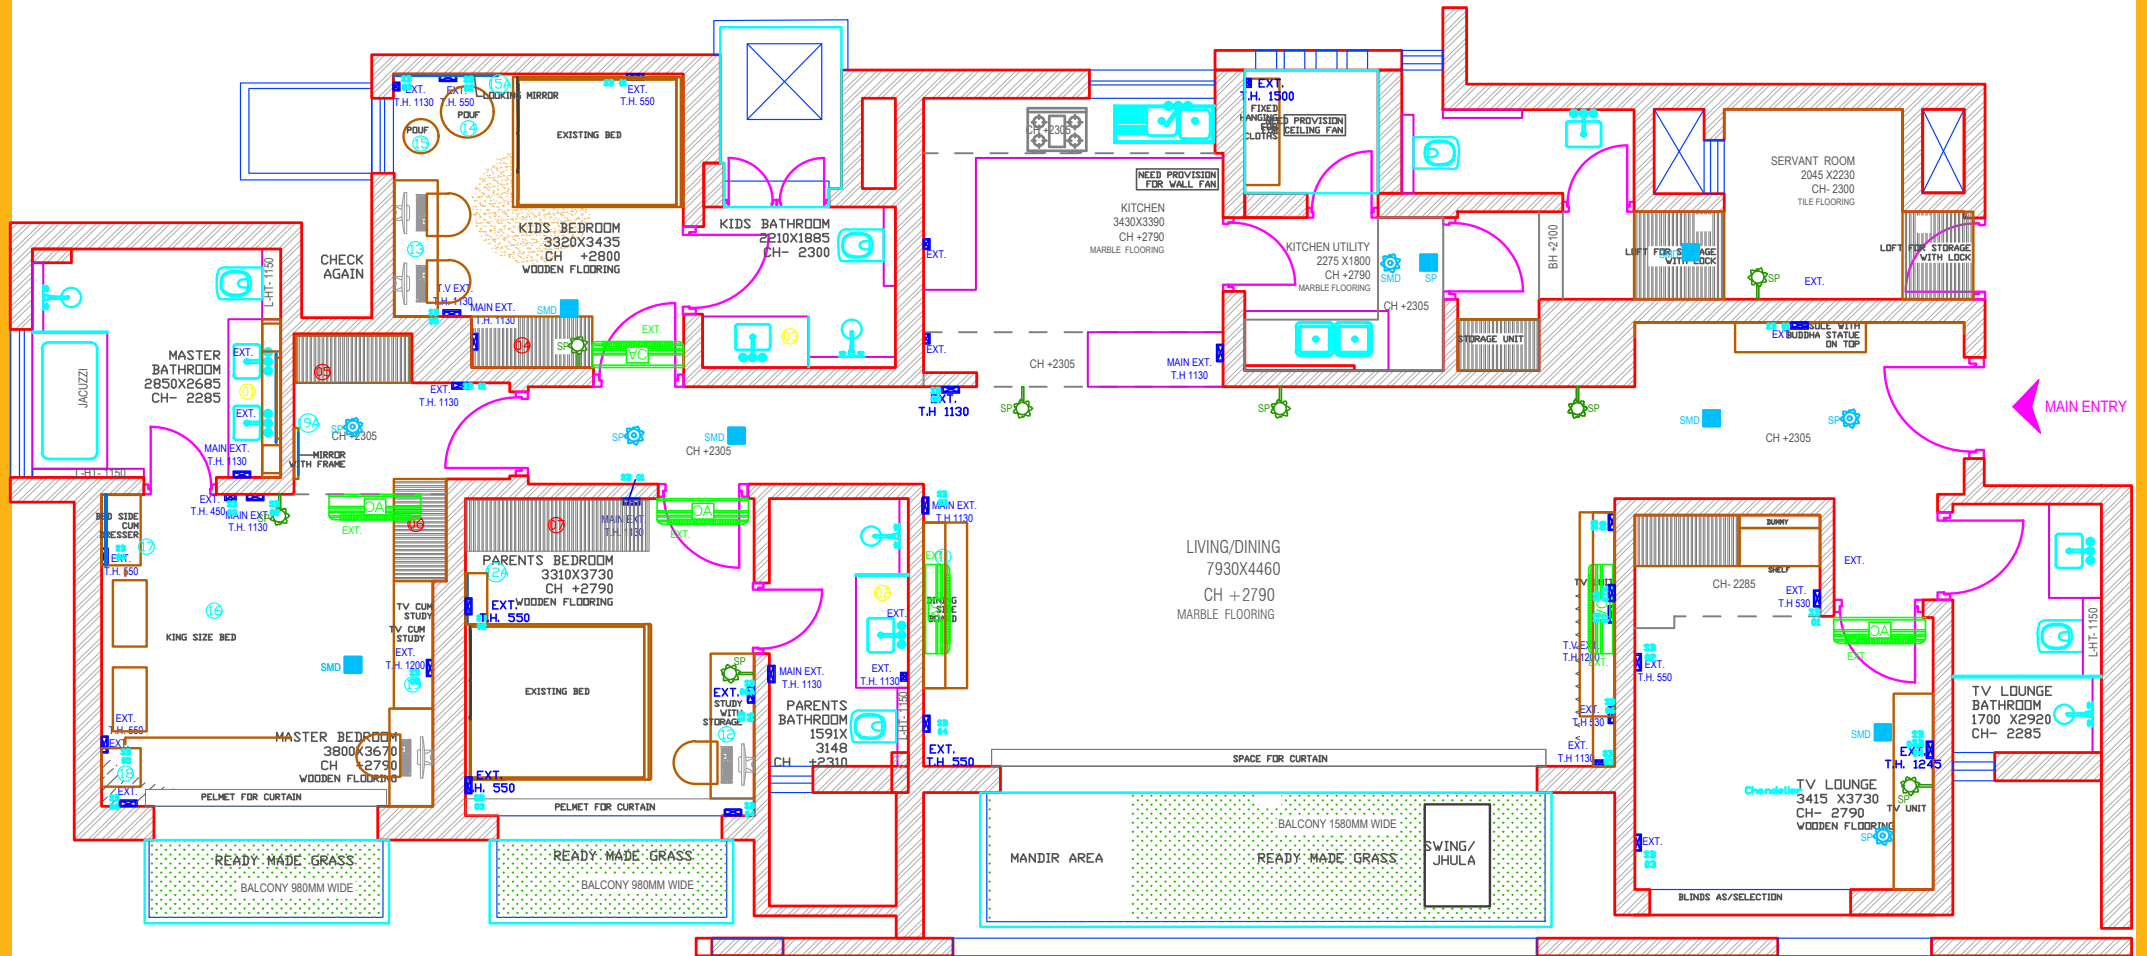

2D DETAILING

FURNITURE LAYOUT